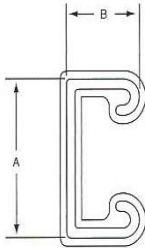

VMF Series Vinyl "U" Metal Frame Caps

Featuring a unique design that offers excellent protection for metal "U" shaped frames, Series VMF Vinyl "U" Metal Frame Caps greatly reduce the risk of being cut by sharp metal edges.

Material: Vinyl **Standard Color:** Green **Standard Option Colors*:** White, Black, Brown, Orange, Red, Gray, Blue, Yellow

Caplug No.	Dimensions								Packaging	
	A		B		C		D		Carton Quantity	Mini Pak Quantity
	In	mm	In	mm	In	mm	In	mm		
VMF-1250x750x14-12	1.250	31.75	.750	19.05	.080	2.03	.750	19.05	700	140
VMF-1250x1250x14-12	1.250	31.75	1.250	31.75	.080	2.03	.750	19.05	500	100
VMF-1625x812x14-12	1.625	41.27	.812	20.62	.080	2.03	.750	19.05	600	120
VMF-1625x875x12-12	1.625	41.27	.875	22.22	.080	2.03	.750	19.05	600	120
VMF-1625x1375x12-12	1.625	41.27	1.375	34.92	.080	2.03	.750	19.05	500	100
VMF-1625x1625x12-12	1.625	41.27	1.625	41.27	.080	2.03	.750	19.05	400	80
VMF-1625x2437x12-12	1.625	41.27	2.430	61.72	.080	2.03	.750	19.05	300	60
VMF-1625x3250x12-12	1.625	41.27	3.250	82.55	.080	2.03	.750	19.05	300	60